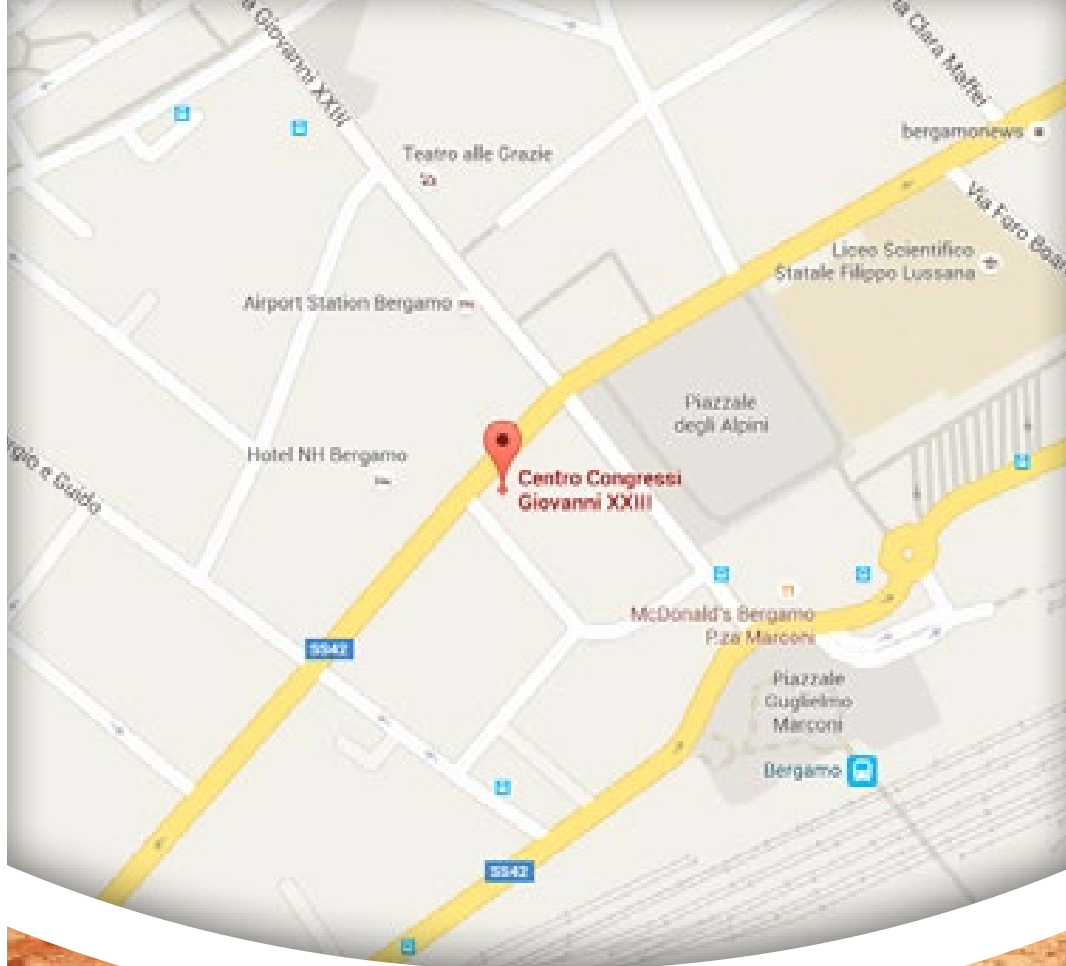

European Mars Society Conference

14/16th October 2016
Congress Center
Bergamo - Italy

Information and registration:
www.marsplanet.org

EMC¹⁶

THE MARS
SOCIETY

FROM SIMULATION TO REALITY

Centro Congressi Giovanni XXIII

Viale Papa Giovanni XXIII, 106 - 24121 Bergamo

www.congresscenter.bg.it

By car

From motorway A4 take Bergamo exit, follow the signs for "Centro Città" (City Center), then for "Stazione" (railway station). In the city center, at the traffic light in "Via Bonomelli" turn left in "Via Papa Giovanni XXIII".

The Congress Center is on the left before the crossroad with "Via Paleocapa".

The nearest (underground) paying car park is in "Via Paleocapa".

Distances

Bergamo railway station: 150 mt.

Bergamo bus station: 150 mt.

Milan Centre: 45 km.

Milan Orio al Serio Airport: 3 km.

Milan Malpensa Airport: 70 km.